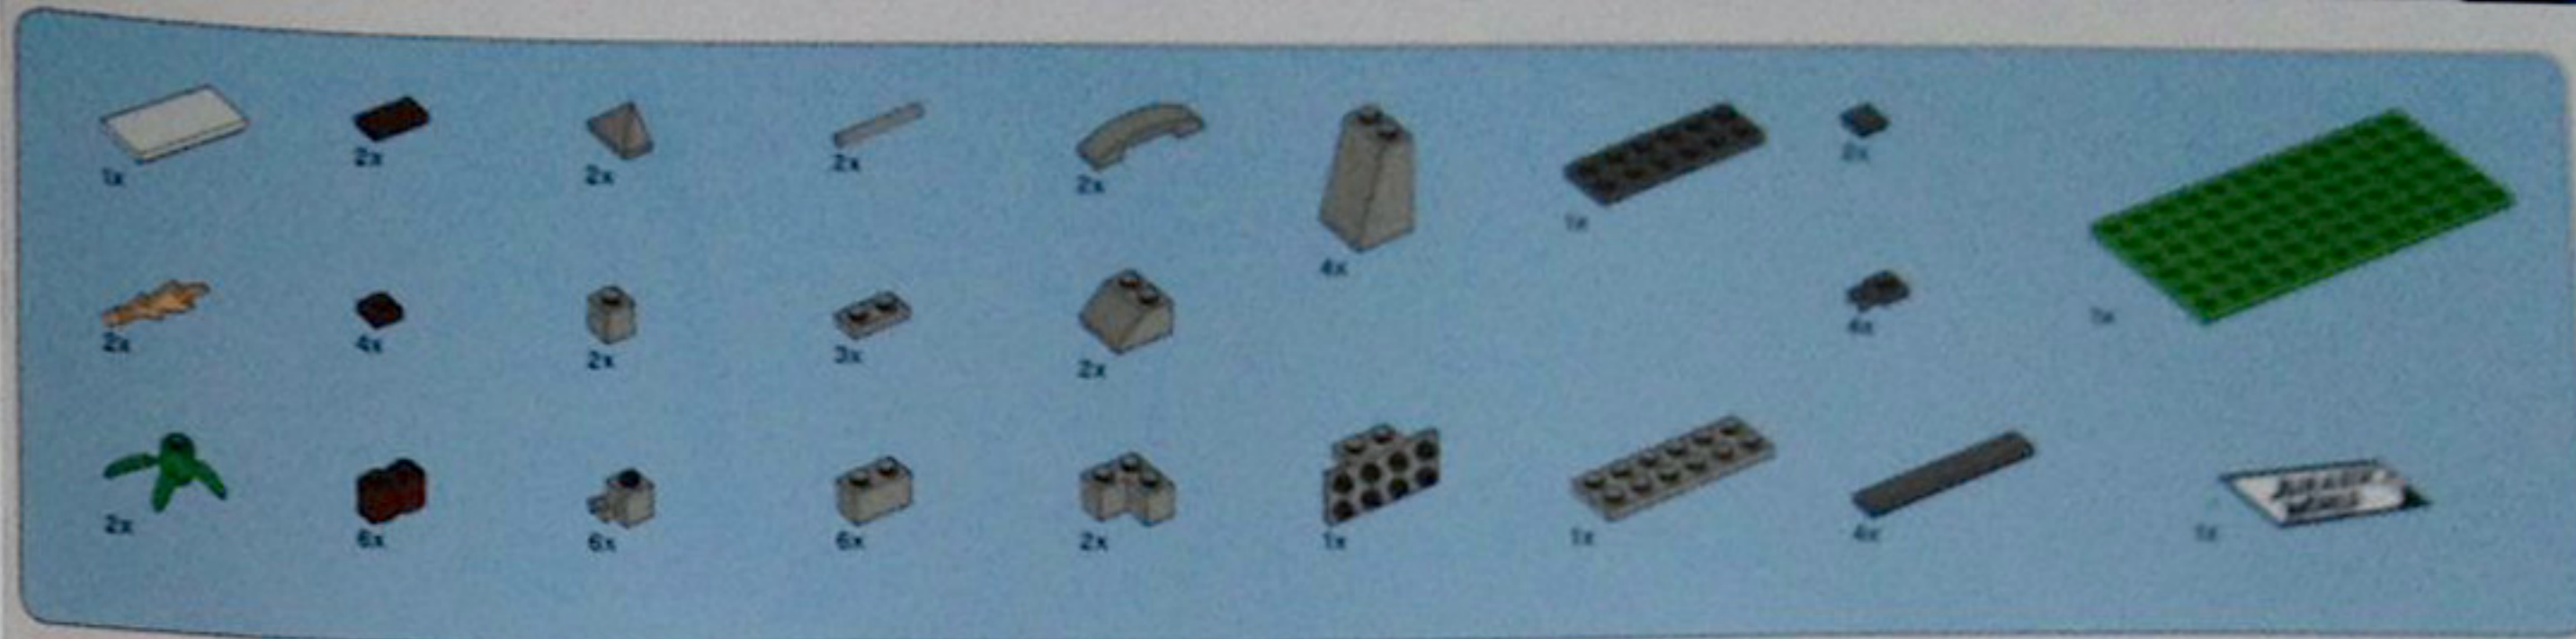

Visit [LEGOclub.com](http://LEGOclub.com)  
and enter Club code  
**TRUGATE**  
to rate today's event!

# Jurassic World™ Gate

62 pcs.

1

2

3

4

5

6